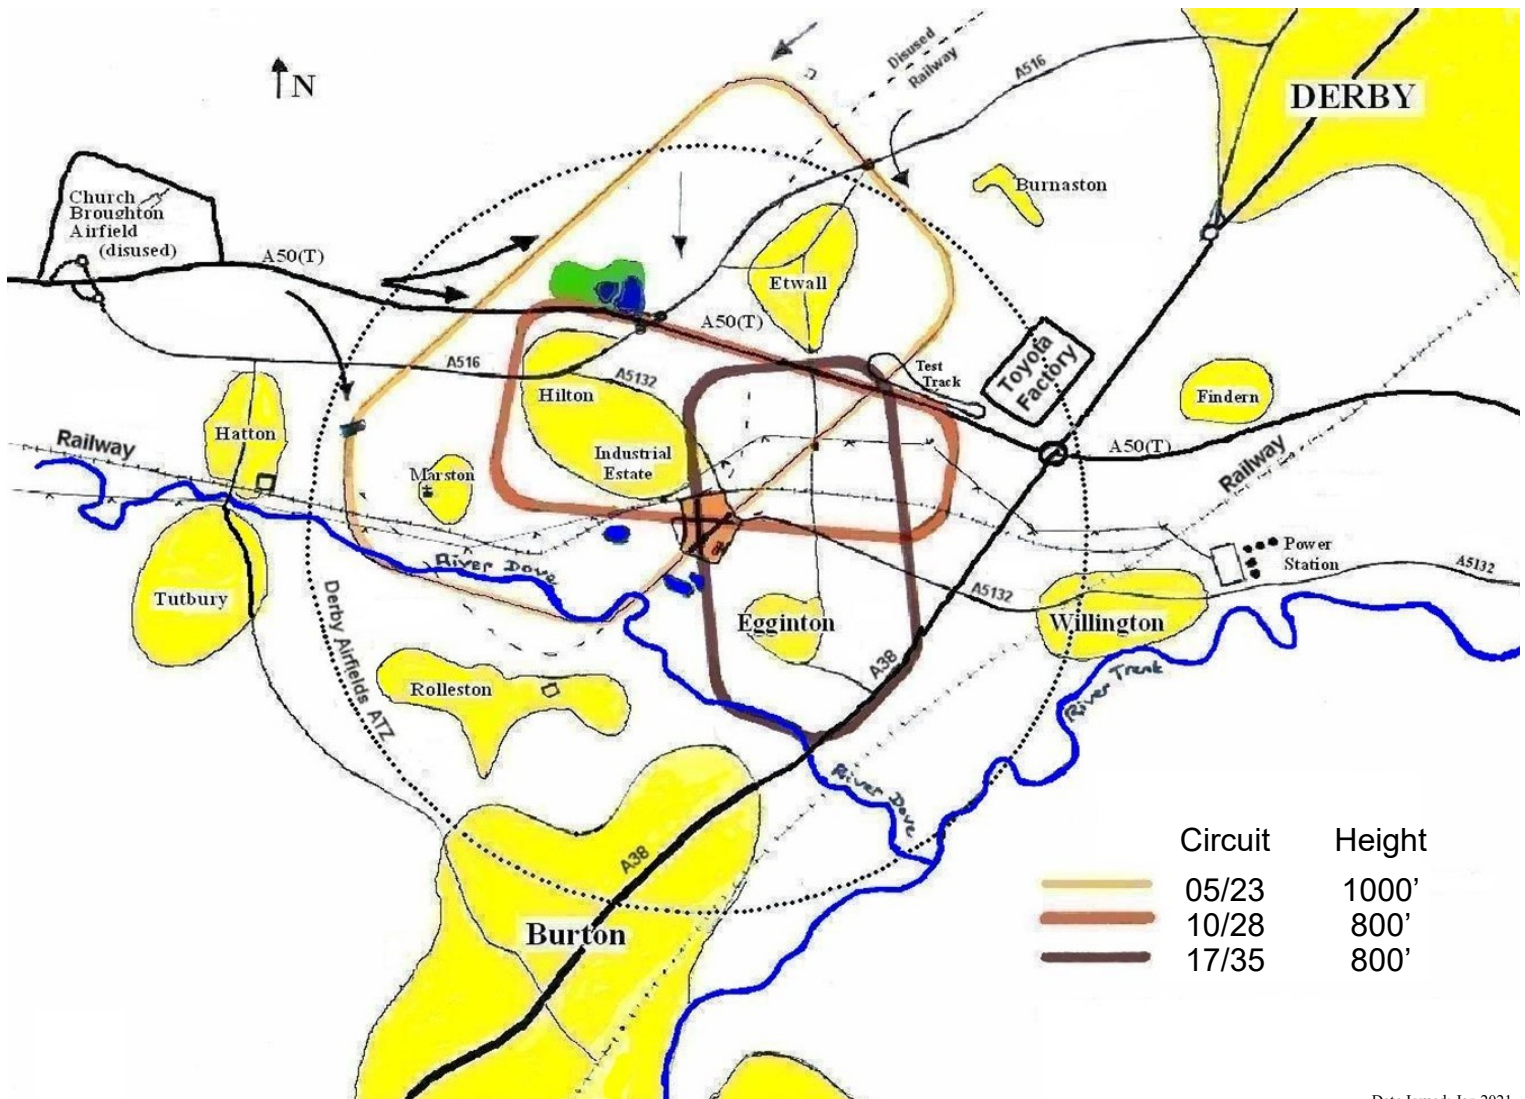

## Runway Declared Distances

RUNWAY	TORA (m)	ASDA (m)	TODA (m)	LDA (m)	NOMINAL (m)
05	330	523	360	499	547
23	523	523	585	306	547
10	316	429	316	379	453
28	433	429	433	261	453
17	558	558	599	NOT LICENSED FOR LANDING	594
35	NOT LICENSED FOR TAKE-OFF	—	—	534	594

**PLEASE AVOID OVERFLYING LOCAL VILLAGES**

Circuit	Height
05/23	1000'
10/28	800'
17/35	800'